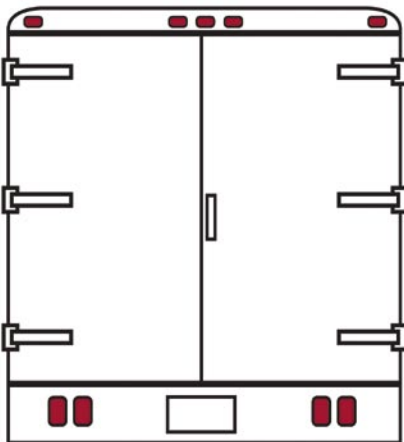

Route Star Walk-In Delivery Van Rear Door Selection

With six rear door choices, Morgan Olson has the rear door to meet the needs of any business. From roll-ups to four piece full width doors, each door is engineered and built to the highest standards in the commercial delivery truck industry. With Morgan Olson, you will have confidence knowing your fleet of walk-in vans will be on the road completing all deliveries on time, every time.

Full Roll-up

58.5" Roll-up

4 Piece Full*

2 Piece Full Open

Twin 19"

Twin 29"

*Windows are optional