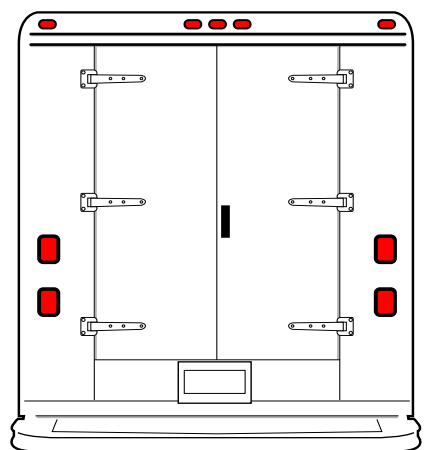

Route Star Walk-In Delivery Van Rear Door Selection

With six rear door choices, Morgan Olson has the rear door to meet the needs of any business. From roll-ups to four piece full width doors, each door is engineered and built to the highest standards in the commercial delivery truck industry. With Morgan Olson, you will have confidence knowing your fleet of walk-in vans will be on the road completing all deliveries on time, every time.

Full Roll-up

58.5" Roll-up

4 Piece Full*

2 Piece Full Open

Twin 19"

Twin 29"

*Windows are optional