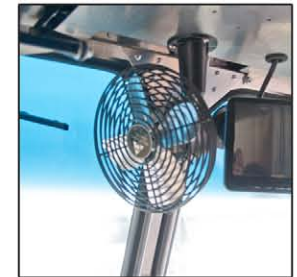

OEM EASY PICKS for your new Walk-In Van

4" LED Cab Dome Light
\$99.00

Curb side Convex Cross view Mirror
\$126.00

West Coast Heated Mirrors
\$229.00

Top mounted Cab Fan
\$69.00

Cargo Area Safe T Tread
\$269.00

Convenient Work Station
\$179.00

Secure Trash Can
\$55.00

Safe T Tread on Step Well
\$199.00

Yellow Grab Handle
\$95.00

Acoustical Carpet on Bulkhead (cab side)
\$269.00