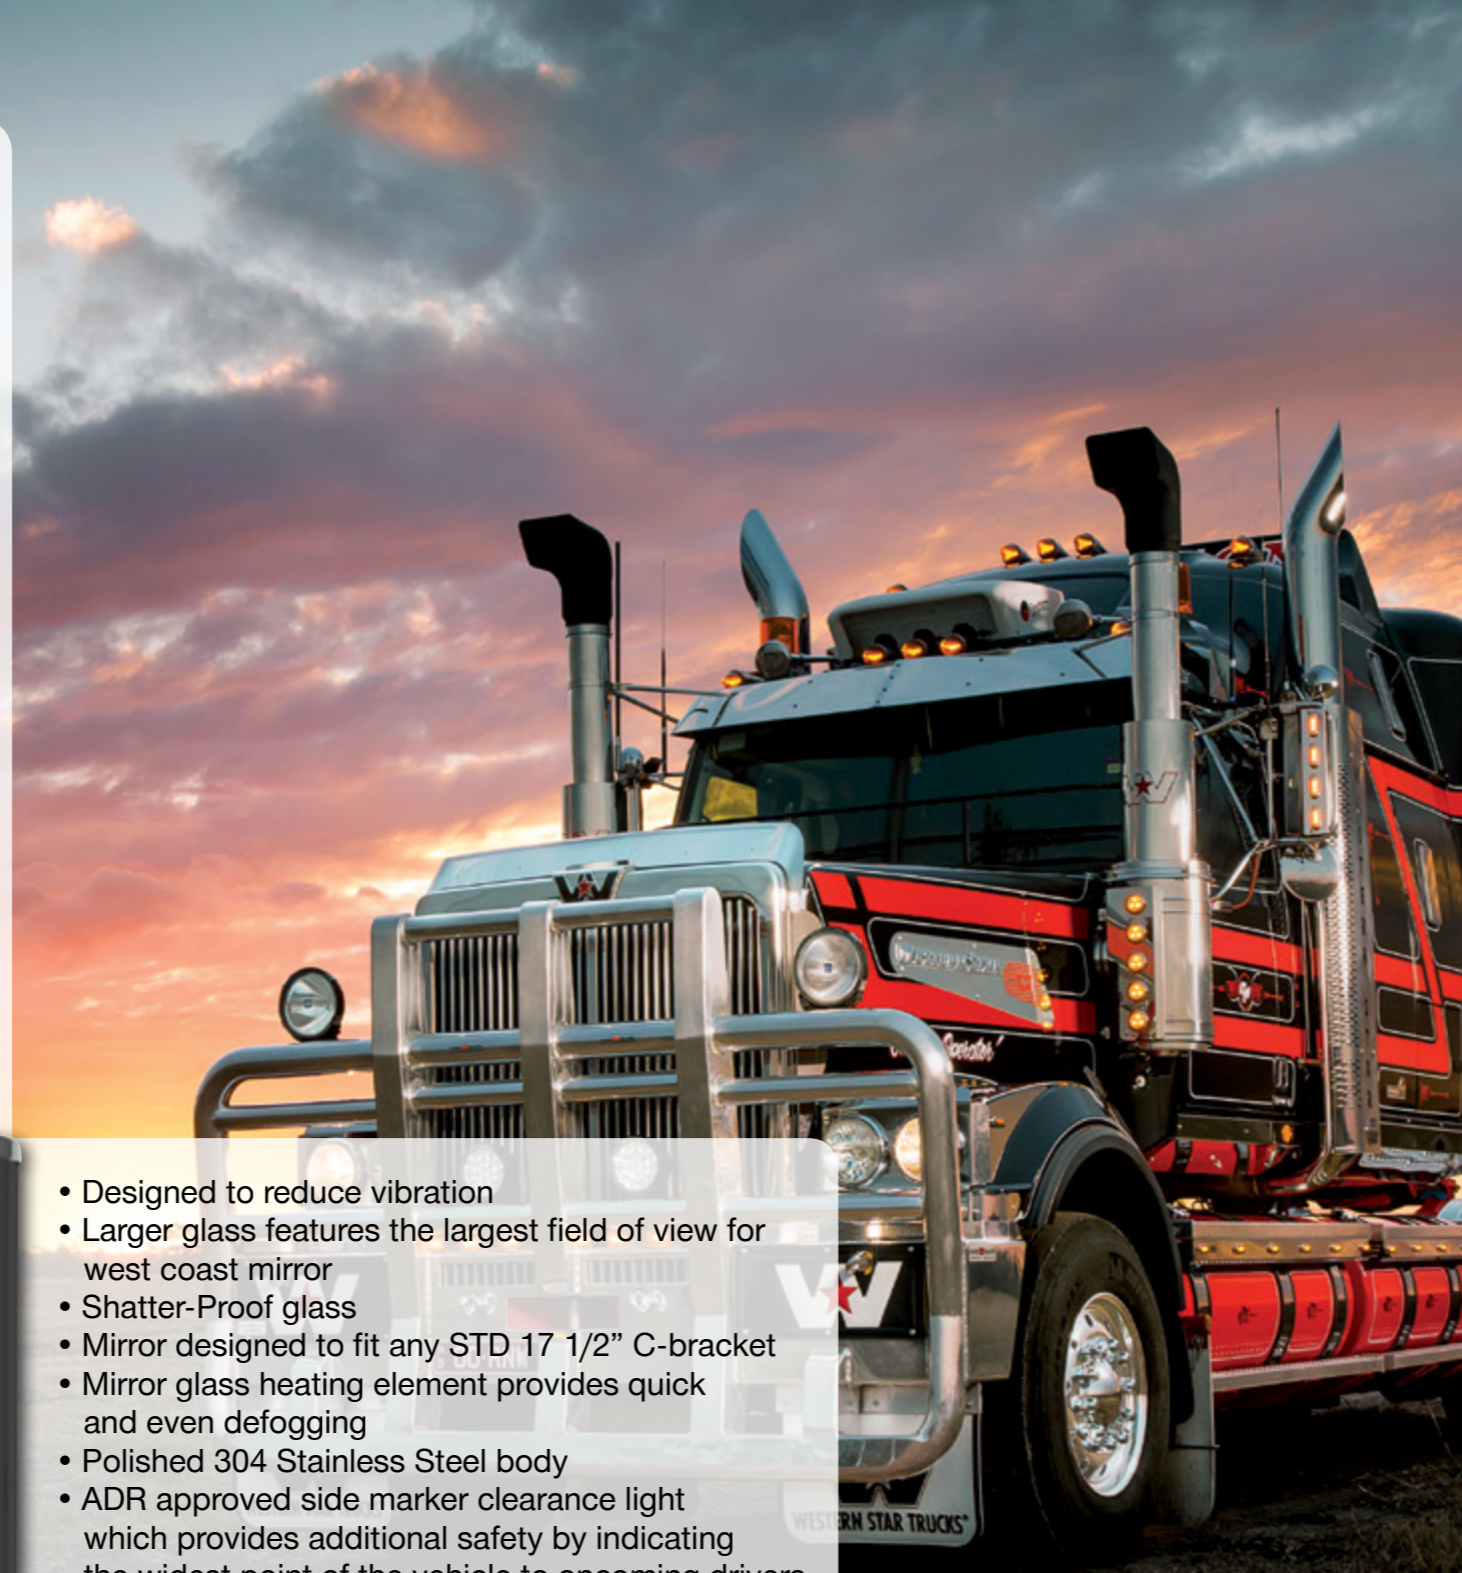

- Designed to reduce vibration
- Larger glass features the largest field of view for west coast mirror
- Shatter-Proof glass
- Mirror designed to fit any STD 17 1/2" C-bracket
- Mirror glass heating element provides quick and even defogging
- Polished 304 Stainless Steel body
- ADR approved side marker clearance light which provides additional safety by indicating the widest point of the vehicle to oncoming drivers
- 304 stainless steel mounting hardware included
- Features our very own R&D Heavy-duty motor for fast smooth and quiet adjustments
- Automatic slip clutch for manual adjustments without gear damage
- Glare proof glass provides additional safe driving from the bright sun and driving light approaching from the rear

Uniden®

SAFETY RECORDERS

Uniden iGO Cam 850

- High Definition In-car accident recorder
- 2 X 180° Swivel cameras to capture extra wide footage whether from the front or back
- Records all the action on the road in HD
- Motion detection allowing you to record
- Built-in G-Sensor with collision detection mode
- Small and compact design
- Anti-shaking function for ultra clear recording
- 2" LCD colour screen
- Plug and play – Easy to set up
- Loop recording and portable