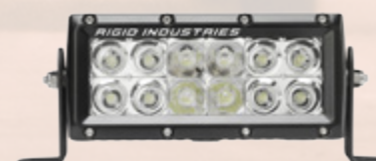

50231RIG

\$455.00 Pair

Specifications:

- Watts: 34.5
- Amp Draw: 2.5
- Raw Lumens: 3096
- Lux @ 10m: 203
- Peak Beam Intensity: 20300 CD

\$634.00

92031RIG

SR 20" - Hybrid - Spot / Flood Combo

The Rigid Industries SR-Series (single row) light bar, like our flagship E-Series, leads the industry in low profile performance LED lighting. Available in a wide range of lengths and configurations, the SR-Series light bar is the perfect low-profile option for everything from on and off-road racing commercial vehicle applications.

Watts: 75.9 • Amp Draw: 5.5 • LED's: 20 • Raw Lumens: 7500 • Distance: 418m (1 Lux)

106312RIG

E6" Spot / Flood Combo

This LED light bar now feature a new 2-piece housing that is stronger, more durable and features an improved cooling system. 2-Piece housing is torture tested & approved!