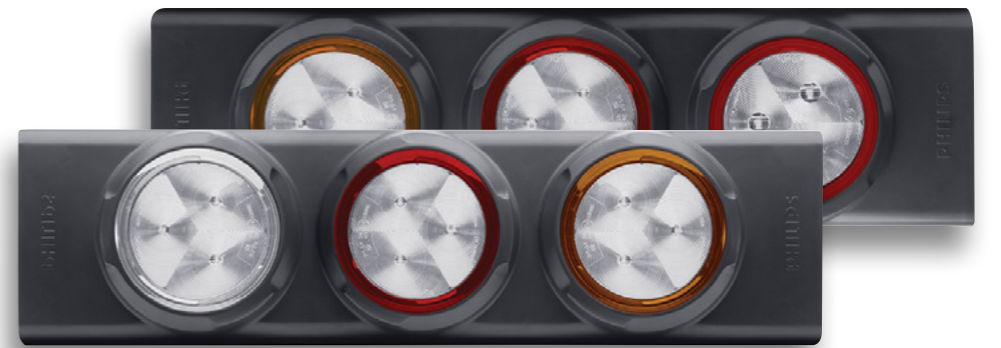

12342XVSM
H4 Globes X-Treme Vision +100%

\$41.00 2 Pack

12342PR
Globe H4 Premium
+30% 12V 60/55

\$5.50

1402781
LED Work Lamp

\$178.00

PHILIPS

Unbeatable deals on Philips lighting products.
Limited quantities, while stocks last.

48020MLX1 LED Jumbo Red/Red/Amber Tail Lamp
48021MLX1 LED Jumbo Red/White/Amber Tail Lamp

\$231.00 Each

HRK01
Headlight Restoration Kit.
Brings your headlights back to life with this specially developed plastic rejuvenation compound.
\$29.00