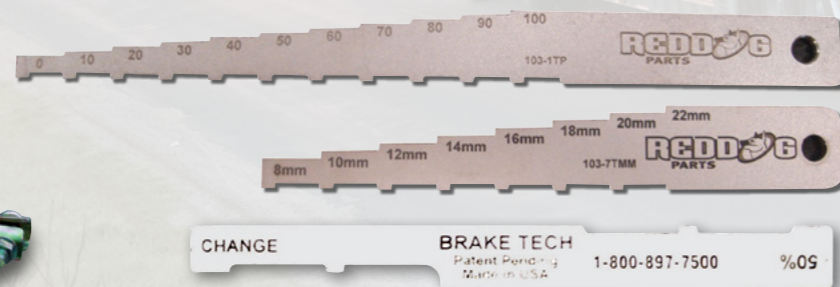

Metal Polish

New formula. Superior Finish.

RDMP5L	5 Litre	\$65.00
RDMP500ML	500ml	\$12.00

Brake Wear Indicators

RDBGF	Fleet Brake Wear Gauge	\$25.00
RDBGTM	Metric Brake Wear Gauge	\$45.00
RDBGTP	% Brake Wear Gauge	\$45.00