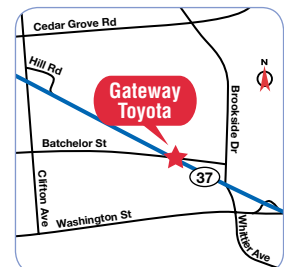

Gateway Toyota

395 Rte. 37 & Batchelor St.
Toms River, NJ 08753

732-240-2001

www.gatewaytoyota.com

Service & Parts:

Mon-Fri 7:00am-5:30pm
Sat 7:00am-5:00pm

Sales:

Mon-Fri 9:00am-9:00pm
Sat 9:00am-6:00pm