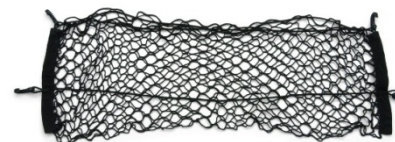

Cargo Net

Enhance the efficiency of your Enclave with this black Cargo Net. It attaches easily to the sides of your cargo area to keep small, light items neat and handy while in transit.