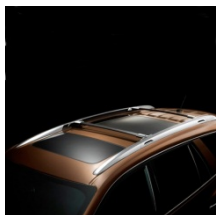

Enclave – LPO's

Roof Rack Cross Rail Package

VQQ - $210.00

Carry a load on the roof of your Enclave with these Roof Rack Cross Rails. They provide both function and style. Available in black or bright anodized, with chrome end caps.