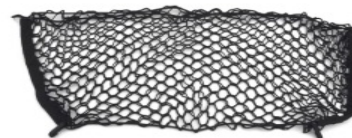

Cargo Net
W2D - $60.00