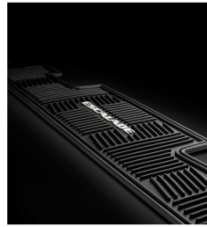

Escalade – LPO's

Grille – Body Colored VAS - \$400.00

Add a distinctive appearance to your Escalade with this Grille specifically designed and engineered for your vehicle. A striking chrome mesh design offset with body-color surround, the grille insert proudly frames the Cadillac Wreath and Crest.