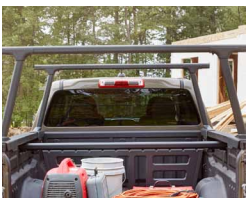

ACCESSORIES

Ground Effects

2014 ATS

Add an extra level of excitement to the exterior of ATS with this Ground Effects Package. It features a Front Splitter, Rear Diffuser and Left and Right Replacement Rockers. The package is only available with Dual Exhaust. Now available in Red (Part #23469983).

Interior Trim Kits

2015-2016 ATS Coupe

Precisely crafted and meticulous in detail, these luxury trim selections distinctively define the interior of your ATS: Morello Red Carbon Fiber, Okapi Stripe, Natural Sapele, Black Olive Ash or Brushed Aluminum.

Steering Wheel

2015-2016 ATS Coupe

Soft, hand-stitched microfiber suede accentuates the Steering Wheel, providing maximum grip during performance maneuvers while adding a touch of extraordinary luxury.

ACCESSORIES

Rear Carpet Replacement Mats

2015-2016 All-New 2015 Silverado HD

These replacements for the rear seat of Silverado duplicate the original production floor mats exactly. Now available for the Extended Cab in Ebony. (Part #19300738)

Interior Trim Kit

2015-2016 All-New 2015 Silverado HD

Precisely crafted and meticulous in detail, this luxury trim selection distinctively defines the interior of your Silverado HD. Now available in Synthesis for Regular Cab. (Part #23147674)

GearOn™ Utility Rack

2015 All-New 2015 Colorado

Included as part of the GearOn™ Utility Rack Package, Utility Rack Stanchions (Part #23144878) raise the bar on Cargo Management Systems, permitting overhead storage of longer cargo that ordinarily would be placed in the bed. Provides capacity for cargo longer than the cargo bed.

*Requires GearOn™ Pickup Box Carrier Cross Rails.

Images are for representation purpose only. Actual product may differ.

www.Express-adi.com