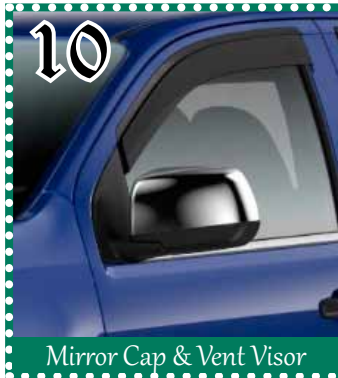

December 2014

WWW.EXPRESS-ADI.COM

ADI UPDATE

The GM Accessories Newsletter from Express

12 Days of Christmas

A Colorado Canyon Wish List!

www.Express-adi.com

12007 E 61st Street Tulsa, OK 74146 Phone 918-317-6890 • 800-676-8513 Fax 918-217-1250