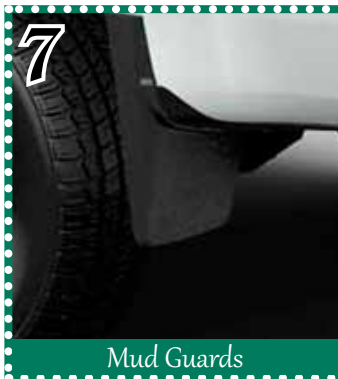

December 2014

WWW.EXPRESS-ADI.COM

ADI UPDATE

The GM Accessories Newsletter from Express

12 Days of Christmas

A Colorado Canyon Wish List!

www.Express-adi.com

12007 E 61st Street Tulsa, OK 74146 Phone 918-317-6890 • 800-676-8513 Fax 918-217-1250