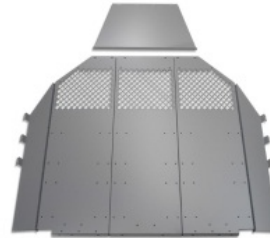

Cargo Security Shade

Conceal your possessions in the cargo area of your Acadia with this ebony fabric Cargo Security Shade. Quick and easy installation and removal. It attaches with four bungee cords and folds or rolls for easy storage.

Savana Van – LPO's

Roof Rack - Removable VLL - \$380.00

Add cargo carrying capacity to your Savana with these Roof Rack Cross Rails. Custom-designed for superior fit and easy installation.

Bulkhead Divider - Solid VLP - \$500.00

The Bulkhead Divider separates the cargo area from the cab of your Savana. Mesh screen lets you see your cargo. Available with a center door or fixed center panel.

Bulkhead Divider with Door VLW - \$550.00

The Bulkhead Divider separates the cargo area from the cab of your Savana. Mesh screen lets you see your cargo. Available with a center door or fixed center panel.

Roof Mount Ladder – Swing Out VLV - \$1,005.00