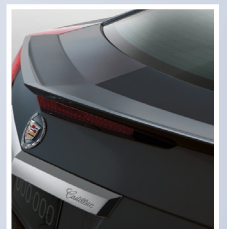

CADILLAC CTS COUPE

WING-STYLE SPOILERS

ACCESSORIES

NOW AVAILABLE! Wing-Style Spoilers for the new CTS Coupe.

Part #	Description	Dealer Price	Please indicate qty./vin
▶ 20944264	Magna Steel (GHA)	\$318.50	Qty./Vin _____
▶ 20944265	Black Diamond (GLK)	\$318.50	Qty./Vin _____
▶ 20944266	Opulent Blue (GTR)	\$318.50	Qty./Vin _____
▶ 19202149	Crystal Red (GBE)	\$318.50	Qty./Vin _____
▶ 19202150	Black Raven (GBA)	\$318.50	Qty./Vin _____
▶ 19202151	Silver (GAN)	\$318.50	Qty./Vin _____
▶ 19202152	White (GBN)	\$318.50	Qty./Vin _____