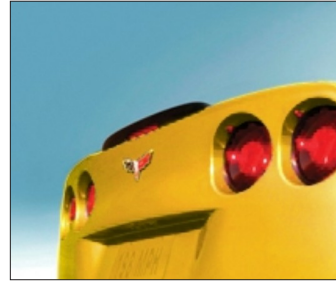

CHEVY CORVETTE

SPOILERS

Add style to your Corvette with a body-color Rear Spoiler that replaces the standard black spoiler. Or change the rear profile completely with the full-width or Z06 design spoiler.

NOW AVAILABLE! Full-Width, Z06, and C6 Design Spoilers for the Chevy Corvette.

C6 DESIGN SPOILERS

Dealer Price: \$143.50

Color	Part #	Qty./Vin:
YELLOW (45U)	17802358	_____
CRYSTAL RED (89U)	19166223	_____
GRAY (57U)	19211169	_____
INFERNO ORANGE (28U)	20921723	_____
JETSTREAM BLUE (85U)	19166222	_____
SILVER (17U)	19211168	_____
SUPERSONIC BLUE (GLB)	20921724	_____
TORCH RED (70U)	19212315	_____
WHITE (10U)	17800557	_____