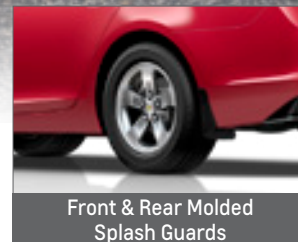

CRUISE CONTROL NOW AVAILABLE FOR CHEVY CRUZE!

PART #	DESCRIPTION	INSTALL	MSRP
95081936	Cruise Control, without Steering Wheel Radio Controls	0.6	$275.00
95081937	Cruise Control, with Steering Wheel Radio Controls	0.6	$340.00

2013 MALIBU *Accessories*

LPO Code	Description	MSRP
VAV	Front & Rear Premium All Weather Floor Mats	$140
VKY	Front & Rear Body Color Door Handles w/ Chrome Insert	$225
VQK	Front & Rear Molded Splash Guards	$160
SB2	Spoiler Kit (Available Fall 2012)	$390
Non-LPO	Cargo Net	$50*
Non-LPO	Cargo Organizer	$130*
Non-LPO	Door Sill Plates (Stainless Steel)	$100*
Non-LPO	Spare Tire Kit	$500*

* MSRPs do not include installation