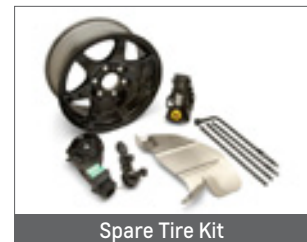

CRUISE CONTROL NOW AVAILABLE FOR CHEVY CRUZE!

PART #	DESCRIPTION	INSTALL	MSRP
95081936	Cruise Control, without Steering Wheel Radio Controls	0.6	$275.00
95081937	Cruise Control, with Steering Wheel Radio Controls	0.6	$340.00

2013 MALIBU *Accessories*

LPO Code	Description	MSRP
VAV	Front & Rear Premium All Weather Floor Mats	$140
VKY	Front & Rear Body Color Door Handles w/ Chrome Insert	$225
VQK	Front & Rear Molded Splash Guards	$160
SB2	Spoiler Kit (Available Fall 2012)	$390
Non-LPO	Cargo Net	$50*
Non-LPO	Cargo Organizer	$130*
Non-LPO	Door Sill Plates (Stainless Steel)	$100*
Non-LPO	Spare Tire Kit	$500*

* MSRPs do not include installation