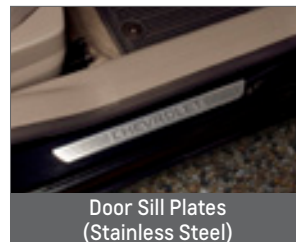

CRUISE CONTROL NOW AVAILABLE FOR CHEVY CRUZE!

PART #	DESCRIPTION	INSTALL	MSRP
95081936	Cruise Control, without Steering Wheel Radio Controls	0.6	$275.00
95081937	Cruise Control, with Steering Wheel Radio Controls	0.6	$340.00

2013 MALIBU *Accessories*

LPO Code	Description	MSRP
VAV	Front & Rear Premium All Weather Floor Mats	$140
VKY	Front & Rear Body Color Door Handles w/ Chrome Insert	$225
VQK	Front & Rear Molded Splash Guards	$160
SB2	Spoiler Kit (Available Fall 2012)	$390
Non-LPO	Cargo Net	$50*
Non-LPO	Cargo Organizer	$130*
Non-LPO	Door Sill Plates (Stainless Steel)	$100*
Non-LPO	Spare Tire Kit	$500*

* MSRPs do not include installation