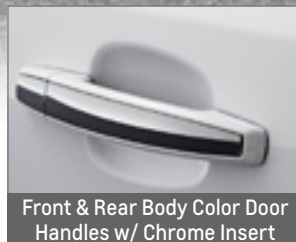

CRUISE CONTROL NOW AVAILABLE FOR CHEVY CRUZE!

PART #	DESCRIPTION	INSTALL	MSRP
95081936	Cruise Control, without Steering Wheel Radio Controls	0.6	$275.00
95081937	Cruise Control, with Steering Wheel Radio Controls	0.6	$340.00

2013 MALIBU *Accessories*

LPO Code	Description	MSRP
VAV	Front & Rear Premium All Weather Floor Mats	$140
VKY	Front & Rear Body Color Door Handles w/ Chrome Insert	$225
VQK	Front & Rear Molded Splash Guards	$160
SB2	Spoiler Kit (Available Fall 2012)	$390
Non-LPO	Cargo Net	$50*
Non-LPO	Cargo Organizer	$130*
Non-LPO	Door Sill Plates (Stainless Steel)	$100*
Non-LPO	Spare Tire Kit	$500*

* MSRPs do not include installation