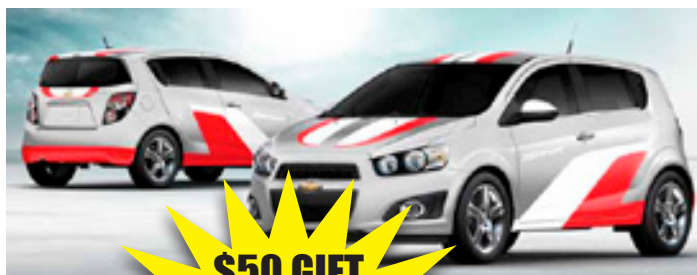

* MSRPs do not include installation

SUMMER WRAP UP

PURCHASE A SELECT ORIGINAL WRAP AND GET A SECOND WRAP 50% OFF MSRP WITH FREE INSTALLATION* – UP TO A \$250 VALUE! PLUS, GET A \$125 GIFT CARD FROM EXPRESS DEALER ACCESSORIES