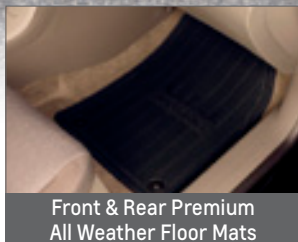

CRUISE CONTROL NOW AVAILABLE FOR CHEVY CRUZE!

PART #	DESCRIPTION	INSTALL	MSRP
95081936	Cruise Control, without Steering Wheel Radio Controls	0.6	$275.00
95081937	Cruise Control, with Steering Wheel Radio Controls	0.6	$340.00

2013 MALIBU *Accessories*

LPO Code	Description	MSRP
VAV	Front & Rear Premium All Weather Floor Mats	$140
VKY	Front & Rear Body Color Door Handles w/ Chrome Insert	$225
VQK	Front & Rear Molded Splash Guards	$160
SB2	Spoiler Kit (Available Fall 2012)	$390
Non-LPO	Cargo Net	$50*
Non-LPO	Cargo Organizer	$130*
Non-LPO	Door Sill Plates (Stainless Steel)	$100*
Non-LPO	Spare Tire Kit	$500*

* MSRPs do not include installation