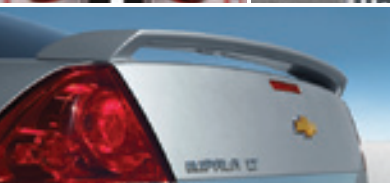

2012 LPO

STEP IT UP
ACCESSORY CHALLENGE