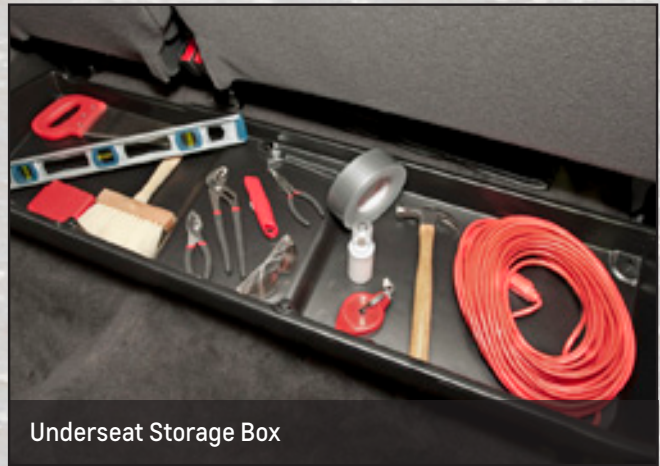

Bedliners

Underseat Storage Box

For more information on GM Business Choice, visit gmbusinesschoice.com.

AFFORDABILITY

CONVENIENCE