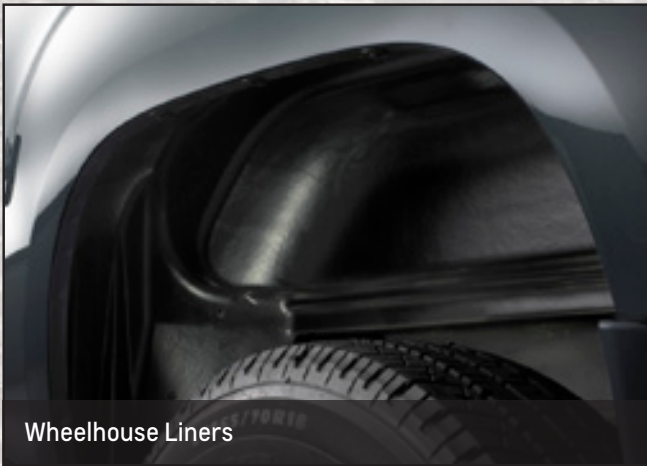

Toolboxes

Underseat Storage Box

Wheelhouse Liners