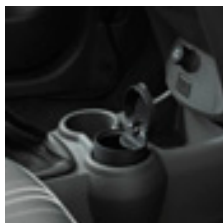

95080451 - SMOKER'S PACKAGE

Convenient for those who choose to smoke in their vehicle. Fits perfectly into the standard cup holder and removes easily. Contains ashtray receptacle and lighter.

MSRP $55
Labor 0.4