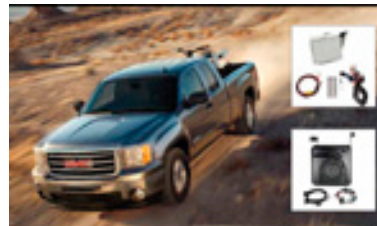

The thrill and musical accuracy of a live-concert experience minus the crowds.

- Adds big-bass subwoofer in a small space, along with high-efficiency, low power-draw amplifiers and a unique sound signature from multichannel 32-bit DSP amp
- 200-watt powered Kicker subwoofer with quick-connect wire harness to easily secure or remove when needing cargo room (sold only in kit with 32-bit DSP amp)
- Combined kit “kicks out” 400 watts of power
- Plug and play – no wire cutting or vehicle modifications
- Cosmetically integrated original factory look
- Minimally impacts vehicle’s charging system
- 3-year/36,000-mile Kicker warranty¹ when installed by an authorized Chevrolet dealer