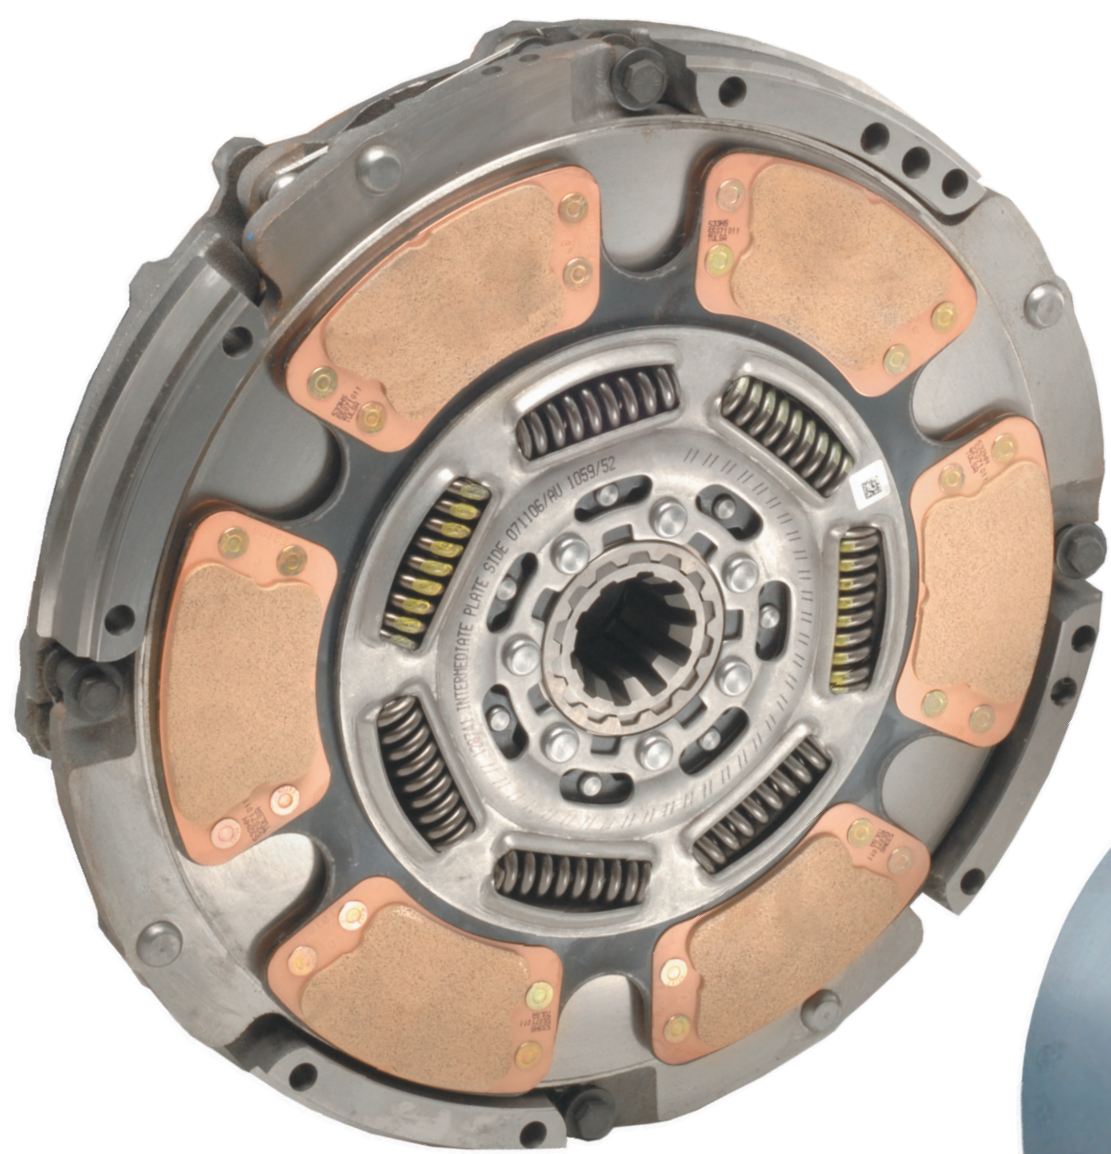

Hot Summer Deals On Clutches & Clutch Parts!

DM REMAN CLUTCH
SP 121000 MO
\$1059.99 Each

REMAN EASY PEDAL
SP 108935 82MO
\$479.99 Each

CLUTCH BRAKE
SP 127760
\$17.49 Each

*Offer expires:
August 31, 2016*
Items pictured are for illustration purposes only and may not depict actual part number. Prices subject to change without notice.

2 PIECE CLUTCH BRAKE SP 127200
\$25.59 Each

FR SERIES CLUTCH INSTALL KIT FUL K3600
\$192.99 Each

RT SERIES CLUTCH INSTALL KIT FUL K2468
\$165.99 Each

SOLO CLUTCH SP 209701 82
\$718.99 Each

REMAN SOLO CLUTCH
SP 109700 82MO
\$491.99 Each

EASY PEDAL CLUTCH
SP 208925 82
\$639.99 Each

CLUTCH RELEASE FORK
SP 105C137
\$23.49 Each

PILOT BEARING
SBN/306SFFNTN
\$7.59 Each

Welcome to Truck BucksSM

A NEW CARD OFFERING YOU THE CHANCE TO RECEIVE DISCOUNTS ON PARTS AND SERVICE AT ANY FREIGHTLINER, WESTERN STAR, DETROIT OR THOMAS BUILT BUS PARTS LOCATION.